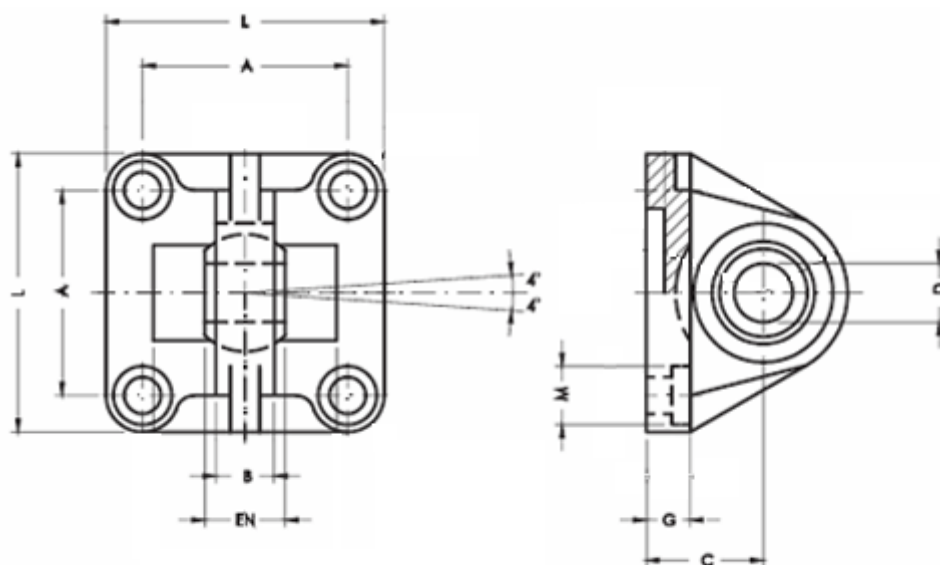

Article number: 587005350

Description: Barrow male hinge DIN648K, 0053/50  
for 50 mm cylinder

## Measures

A	= 46.5	M = 15
B	= 15.0	
C	= 27	
Cylinder size	= 50	
D	= 16	
EN	= 21	
G	= 11	
L	= 65	